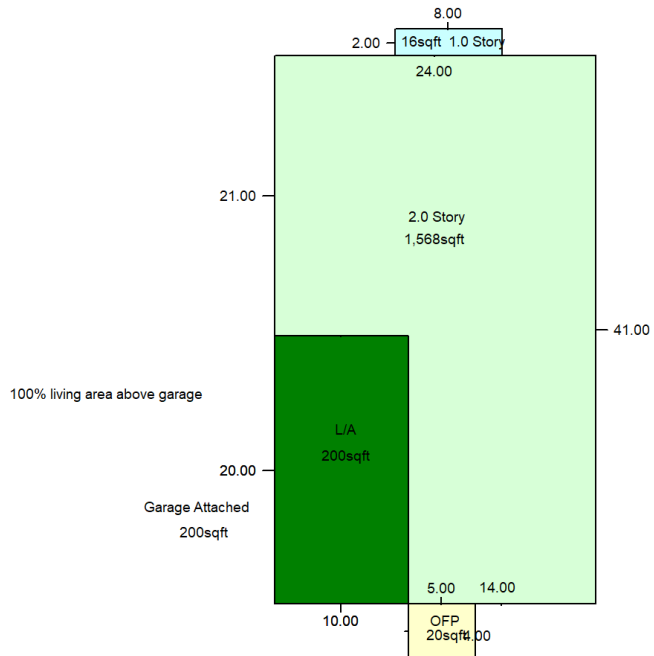

# Bristol Township

<b>Parcel Number:</b> 0202202095	<b>Township:</b> Bristol Township
----------------------------------	-----------------------------------

Address: 2824 REBECCA COURT MONTGOMERY, IL 60538	Property Class: 0040 Residential Neighborhood: 594 - Lakewood Creek Duplexes - 1784 Sqft - 2.0 Story Subdivision: LAKEWOOD CREEK UNIT 1
---	---

**10-18-06 SB**