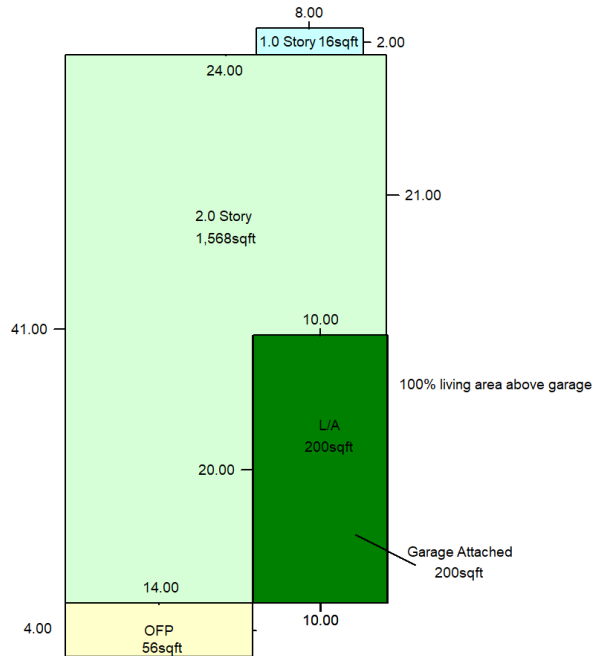

Bristol Township

Parcel Number: 0202202094	Township: Bristol Township
----------------------------------	-----------------------------------

Address: 2826 REBECCA COURT
MONTGOMERY, IL 60538

Property Class: 0040 Residential
Neighborhood: 594 - Lakewood Creek Duplexes - 1784 Sqft - 2.0 Story
Subdivision: LAKEWOOD CREEK UNIT 1