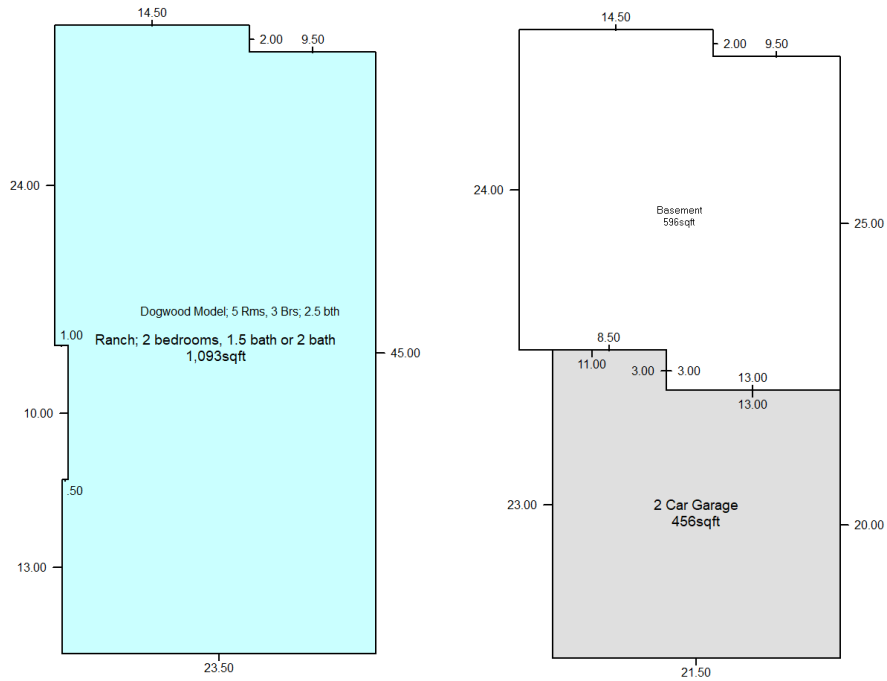

# Bristol Township

**Parcel Number:** 0230117088      **Township:** Bristol Township

**Address:** 1920 RENA LANE  
YORKVILLE, IL 60560

**Property Class:** 0040 Residential  
**Neighborhood:** 551 - FOX HILL TIMBERGLENN-ABBY PROPERTIES  
**Subdivision:** FOX HILL UNIT 7 /TIMBER GLEN TOWNHOMES

**Floor Plan**