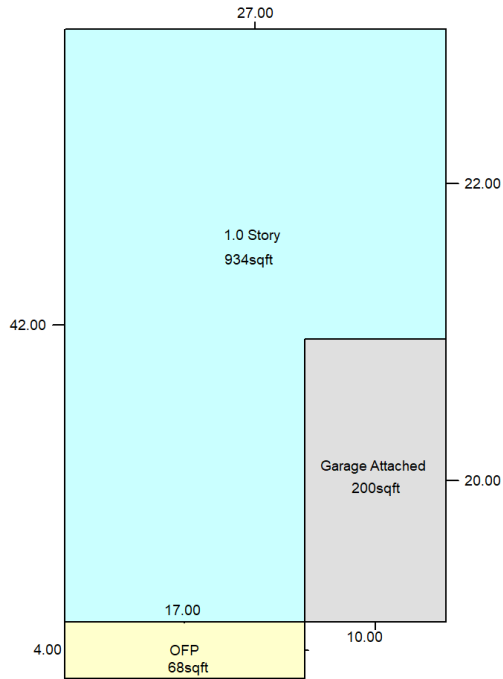

# Bristol Township

<b>Parcel Number:</b> 0202202085	<b>Township:</b> Bristol Township
----------------------------------	-----------------------------------

Address: 2825 REBECCA COURT  
MONTGOMERY, IL 60538

Property Class: 0040 Residential  
Neighborhood: 589 - Lakewood Creek Duplexes - 934 Sqft - 1.0 Story  
Subdivision: LAKEWOOD CREEK UNIT 1

10-18-06 SB