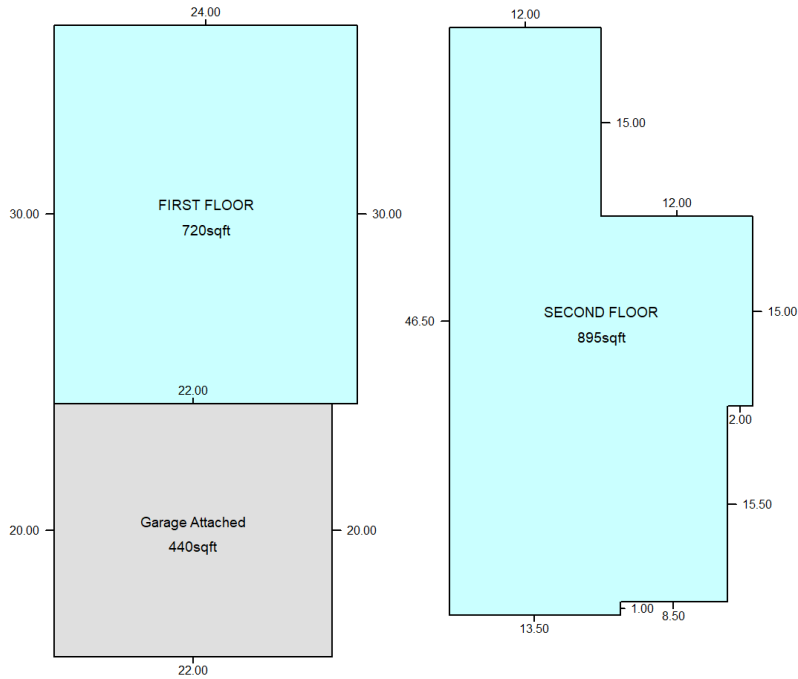

# Bristol Township

**Parcel Number:** 0202103052      **Township:** Bristol Township

**Address:** 2117 GALLANT FOX CIRCLE  
MONTGOMERY, IL 60538

**Property Class:** 0040 Residential  
**Neighborhood:** 573 - Blackberry Crossing West Condos - Glenshire  
**Subdivision:** BLACKBERRY CROSSING WEST CONDOMINIUM

**Floor Plan**