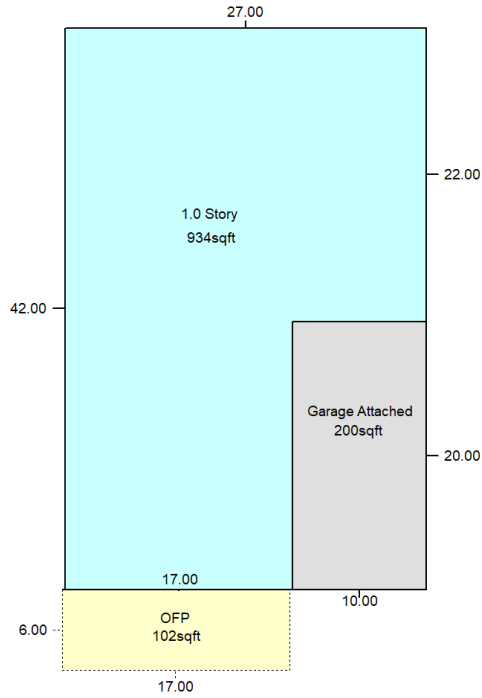

# Bristol Township

**Parcel Number:** 0202203047      **Township:** Bristol Township

Address: 2803 OAKMONT DRIVE  
MONTGOMERY, IL 60538

Property Class: 0040 Residential  
Neighborhood: 589 - Lakewood Creek Duplexes - 934 Sqft - 1.0 Story  
Subdivision: LAKEWOOD CREEK UNIT 1