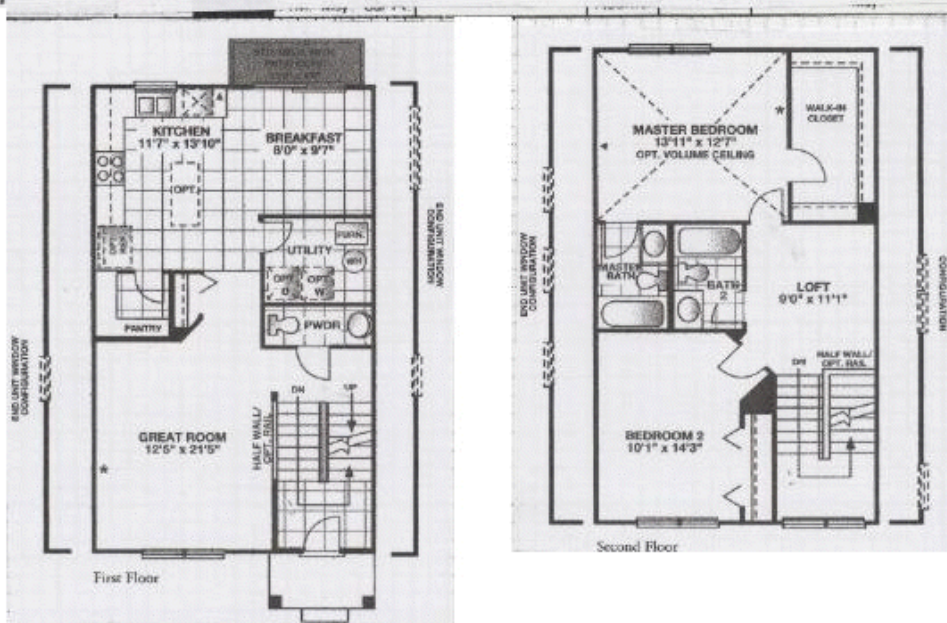

# Bristol Township

Parcel Number: 0211351037

Township:

Bristol Township

Address: 3821 BAILEY ROAD  
YORKVILLE, IL 60560

Property Class: 0040 Residential  
Neighborhood: 559 - Mill Crossing at Grande Reserve - Foxborough  
Subdivision: MILL CROSSING IN GRANDE RESERVE

FOXBOROUGH

2 BEDROOM WITH LOFT, 2½ BATH HOME, KITCHEN WITH  
BREAKFAST BAY, 1<sup>ST</sup> FLOOR LAUNDRY, GREAT ROOM,  
PLUS A FINISHED LOWER LEVEL BONUS ROOM, INCLUDES  
REAR DECK

1656 ⚡  
\$191,990

Floor Plan