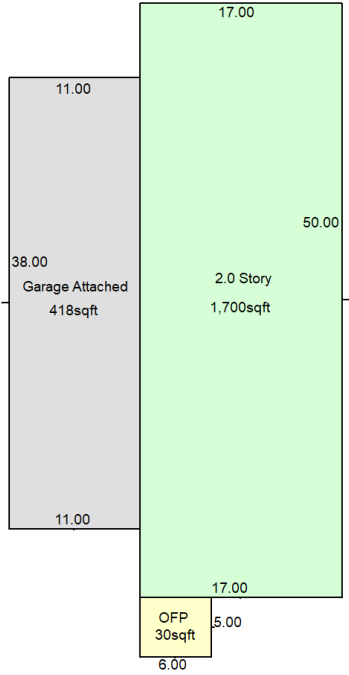

Bristol Township

Parcel Number: 0201378035 **Township:** Bristol Township

Address: 2426 MAYFIELD DRIVE
MONTGOMERY, IL 60538

Property Class: 0040 Residential
Neighborhood: 096 - MC/BC Duplex 623 - 2 Story
Subdivision: MONTGOMERY CROSSINGS UNIT 2