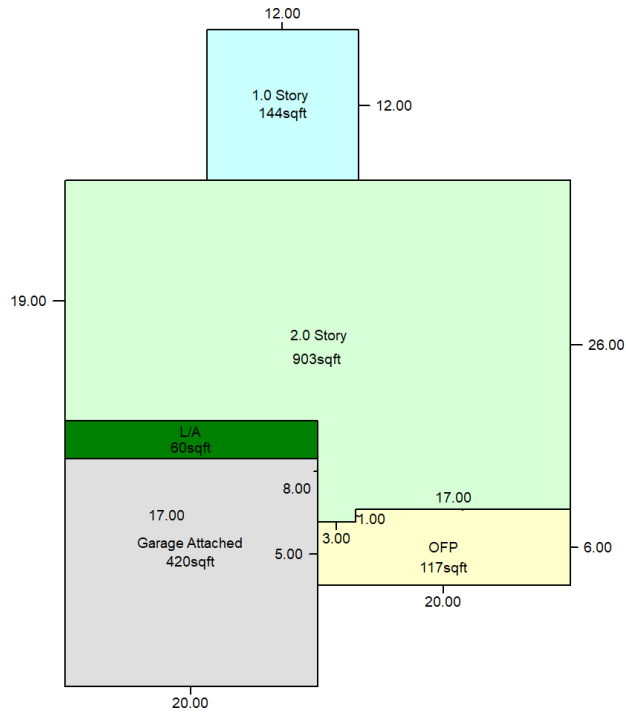

Bristol Township

Parcel Number: 0210128029 **Township:** Bristol Township

Address: 3305 SILVER CITY COURT
MONTGOMERY, IL 60538

Property Class: 0040 Residential
Neighborhood: 162 - Balmorea of Montgomery - 2000 - 2099 sqft
Subdivision: BALMOREA OF MONTGOMERY