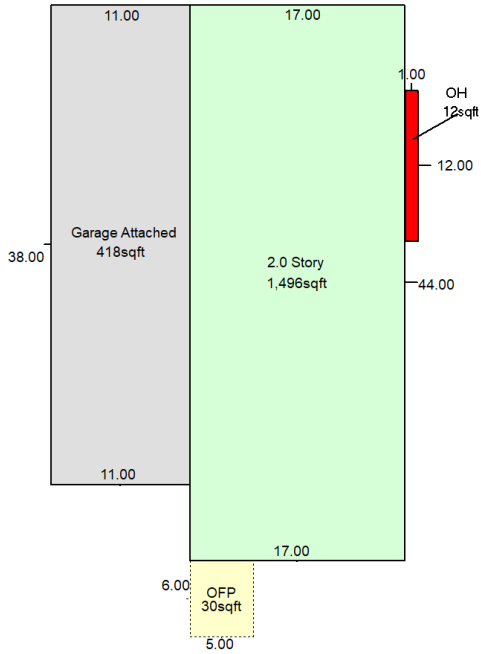

# Bristol Township

<b>Parcel Number:</b> 0201377029	<b>Township:</b> Bristol Township
----------------------------------	-----------------------------------

Address: 2447 MAYFIELD DRIVE  
MONTGOMERY, IL 60538

Property Class: 0040 Residential  
Neighborhood: 095 - MC/BC Duplex 622 - 2 Story  
Subdivision: MONTGOMERY CROSSINGS UNIT 2

08-24-2006 mc