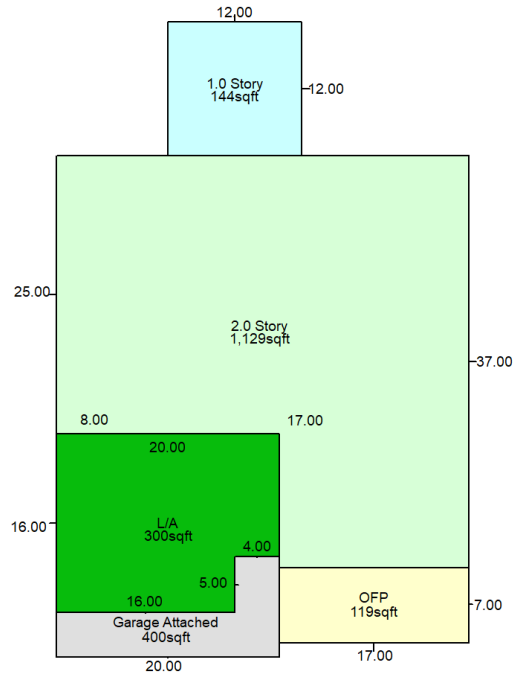

Bristol Township

Parcel Number: 0210128028	Township: Bristol Township
----------------------------------	-----------------------------------

Address: 3315 SILVER CITY COURT
MONTGOMERY, IL 60538

Property Class: 0040 Residential
Neighborhood: 167 - Balmorea of Montgomery - 2700 - 2799 sqft
Subdivision: BALMOREA OF MONTGOMERY