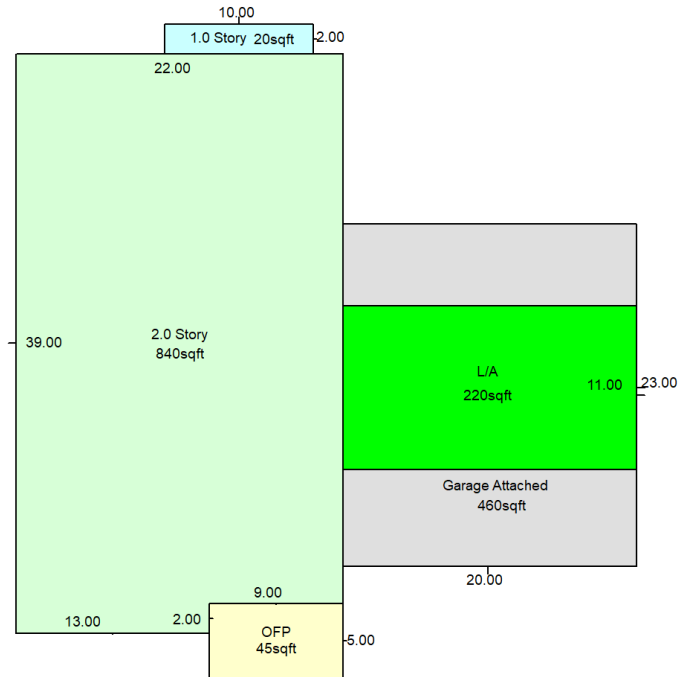

Bristol Township

Parcel Number: 0202483026 **Township:** Bristol Township

Address: 2424 HANBURY LANE
MONTGOMERY, IL 60538

Property Class: 0040 Residential
Neighborhood: 280 - Montgomery Crossings - 1900 - 1999 sqft
Subdivision: MONTGOMERY CROSSINGS UNIT 5