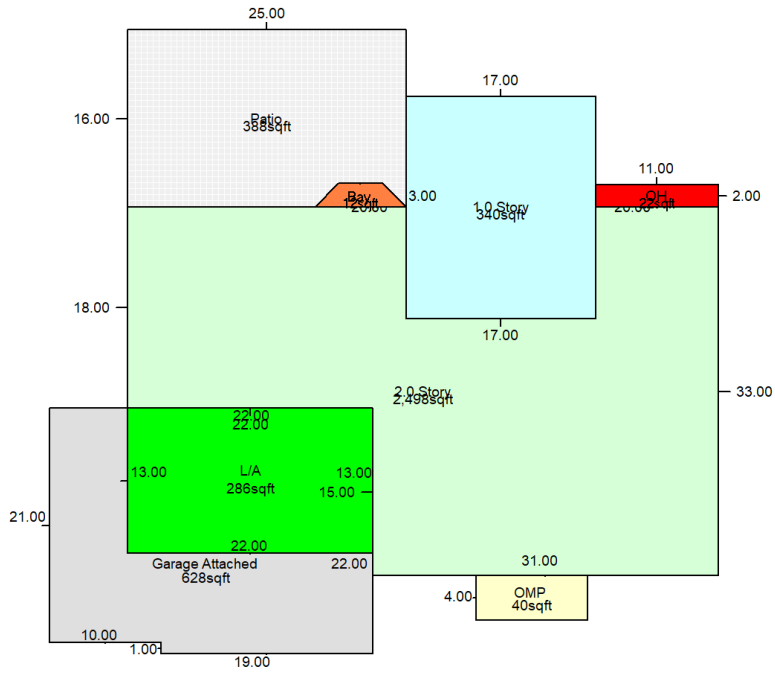

Bristol Township

Parcel Number: 0228428024	Township: Bristol Township
----------------------------------	-----------------------------------

Address: 947 HOMESTEAD DRIVE YORKVILLE, IL 60560	Property Class: 0040 Residential Neighborhood: 137 - Heartland - 2 Story - 3101 - 3400 sqft Subdivision: HEARTLAND UNIT 2
---	---