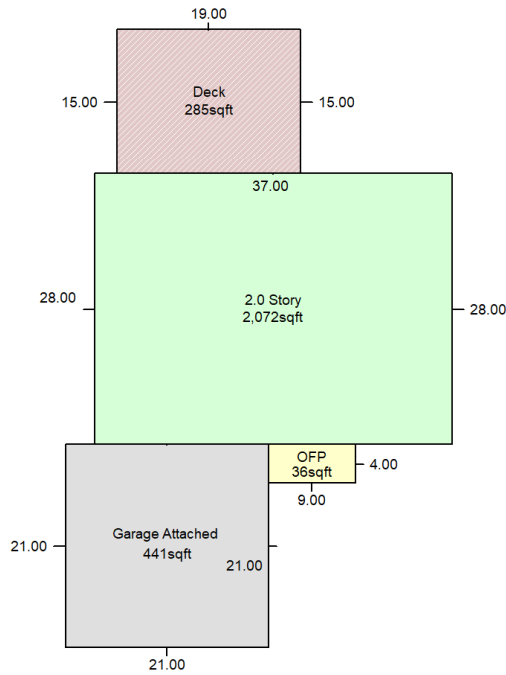

# Bristol Township

<b>Parcel Number:</b> 0201153024	<b>Township:</b> Bristol Township
----------------------------------	-----------------------------------

Address: 2250 LYNN DRIVE MONTGOMERY, IL 60538	Property Class: 0040 Residential Neighborhood: 228 -LAKEWOOD CREEK 2000-2200 Subdivision: LAKEWOOD CREEK UNIT 2
--	---