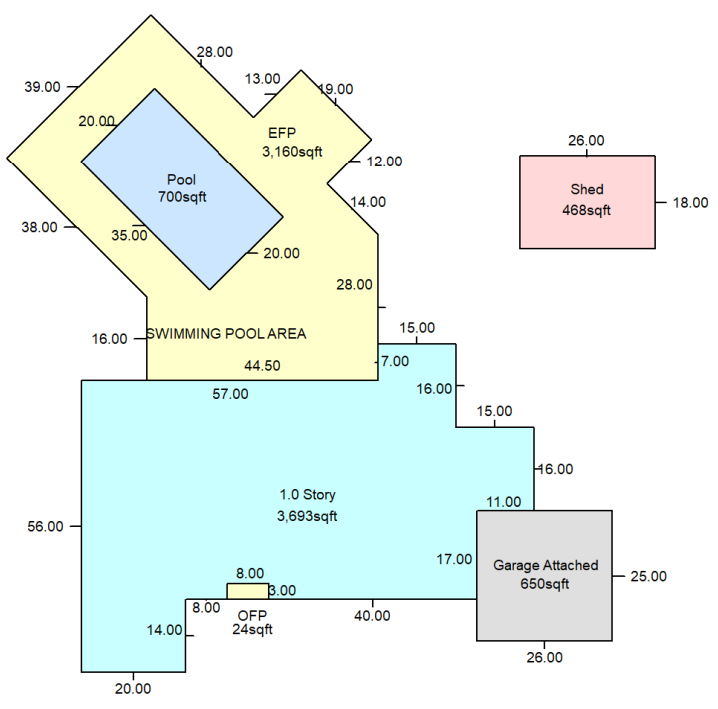

# Bristol Township

**Parcel Number:** 0221177023      **Township:** Bristol Township

Address: 306 SWANSON LANE  
BRISTOL, IL 60512

Property Class: 0040 Residential  
Neighborhood: No Neighborhood Code  
Subdivision: SWANSON LANE ESTATES

3-13-2008 LW