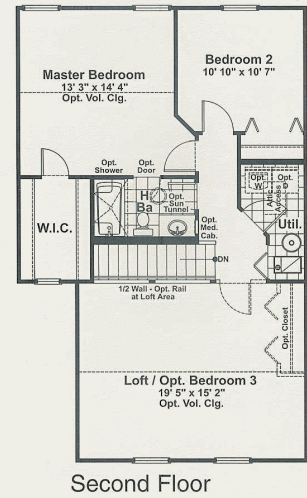

# Bristol Township

|                                  |                                   |
|----------------------------------|-----------------------------------|
| <b>Parcel Number:</b> 0204330023 | <b>Township:</b> Bristol Township |
|----------------------------------|-----------------------------------|

## Red Sapphire

1,494 sq. ft.  
2 bedrooms plus loft, 1.5 baths

- Optional bedroom 3 in lieu of loft
- Optional guest suite with full bath in lieu of loft
- Second-floor laundry
- Two-car garage

### Floor Plan