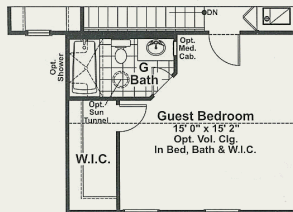

## Red Sapphire

1,494 sq. ft.  
2 bedrooms plus loft, 1.5 baths

- Optional bedroom 3 in lieu of loft
- Optional guest suite with full bath in lieu of loft
- Second-floor laundry
- Two-car garage

### Floor Plan