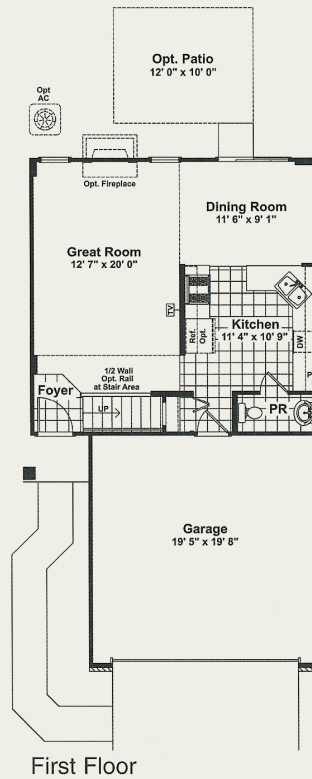

# Bristol Township

|                                  |                                   |
|----------------------------------|-----------------------------------|
| <b>Parcel Number:</b> 0204330023 | <b>Township:</b> Bristol Township |
|----------------------------------|-----------------------------------|

## Red Sapphire

1,494 sq. ft.  
2 bedrooms plus loft, 1.5 baths

- Optional bedroom 3 in lieu of loft
- Optional guest suite with full bath in lieu of loft
- Second-floor laundry
- Two-car garage

### Floor Plan