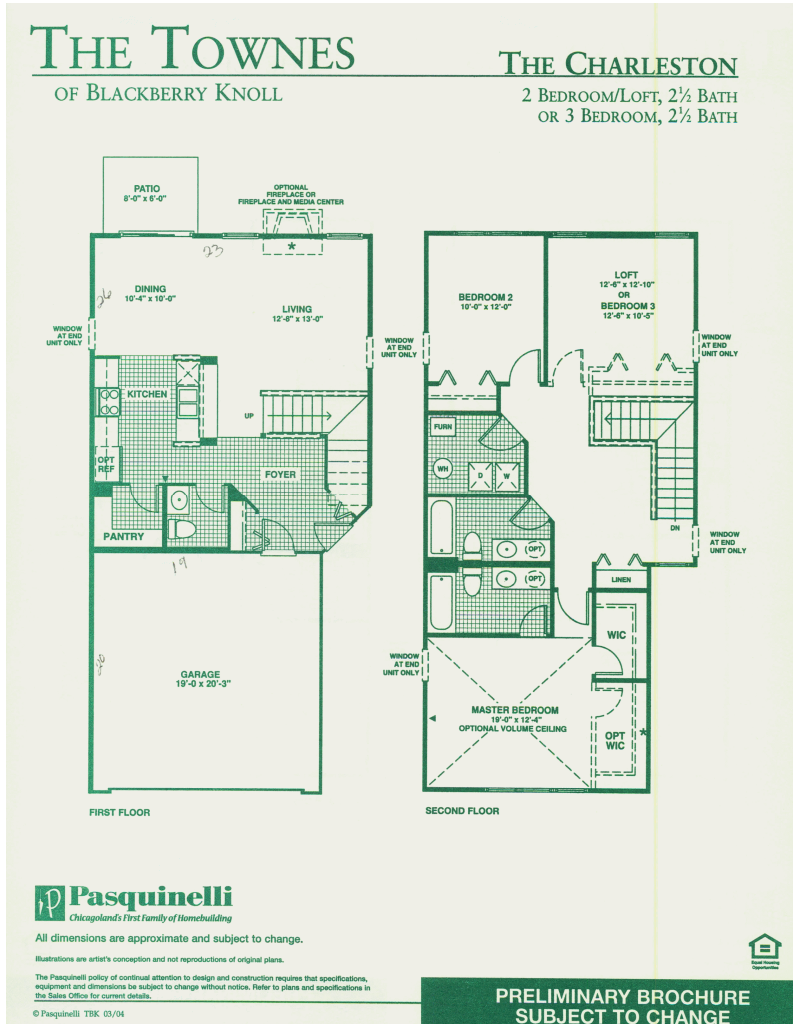

Bristol Township

| | |
|----------------------------------|-----------------------------------|
| Parcel Number: 0201359022 | Township: Bristol Township |
|----------------------------------|-----------------------------------|

Address: 141 CONCORD DRIVE SOUTH
OSWEGO, IL 60543

Property Class: 0040 Residential
Neighborhood: 540 - Blackberry Knoll Condos - Charleston
Subdivision: BLACKBERRY KNOLL CONDOMINIUMS

Floor Plan