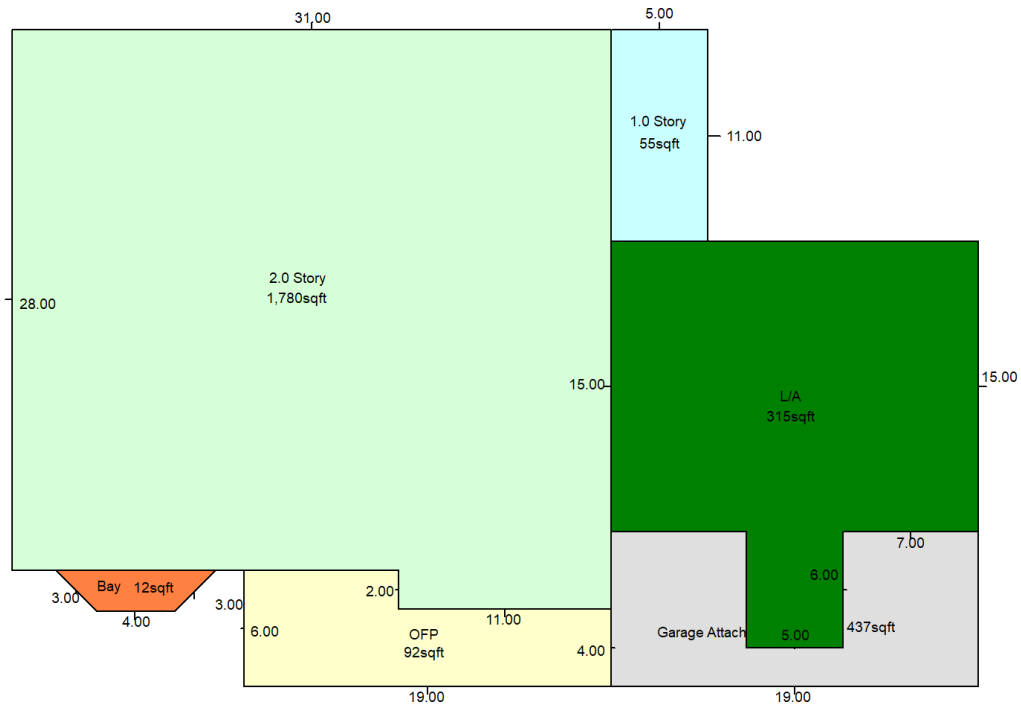

Bristol Township

Parcel Number: 0220126021 **Township:** Bristol Township

Address: 995 WHITE PLAINS LANE
YORKVILLE, IL 60560

Property Class: 0040 Residential
Neighborhood: 336 - Kyllys Ridge - 2000 - 2199 sqft
Subdivision: KYLYNS RIDGE UNIT 2