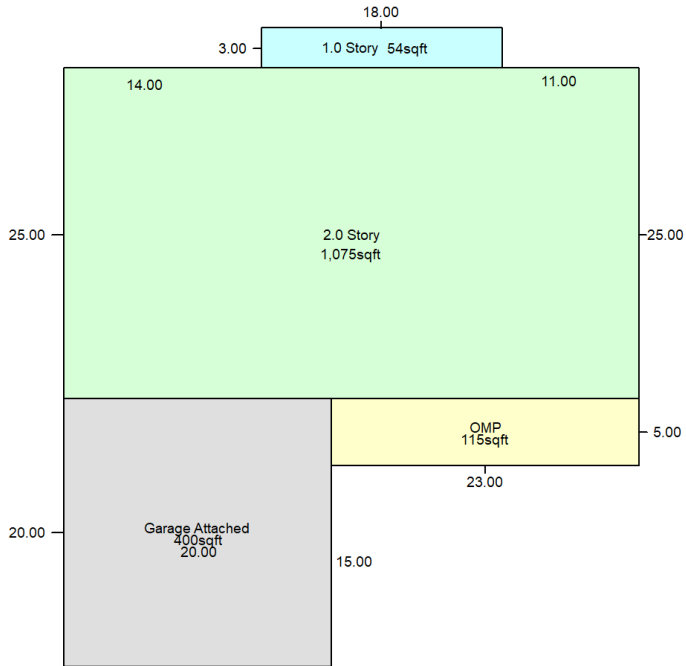

Bristol Township

Parcel Number: 0214404021 **Township:** Bristol Township

Address: 2946 ELLSWORTH DRIVE
YORKVILLE, IL 60560

Property Class: 0040 Residential
Neighborhood: 080- Grande Reserve 2sty 1980-2499 SF
Subdivision: GRANDE RESERVE UNIT 5