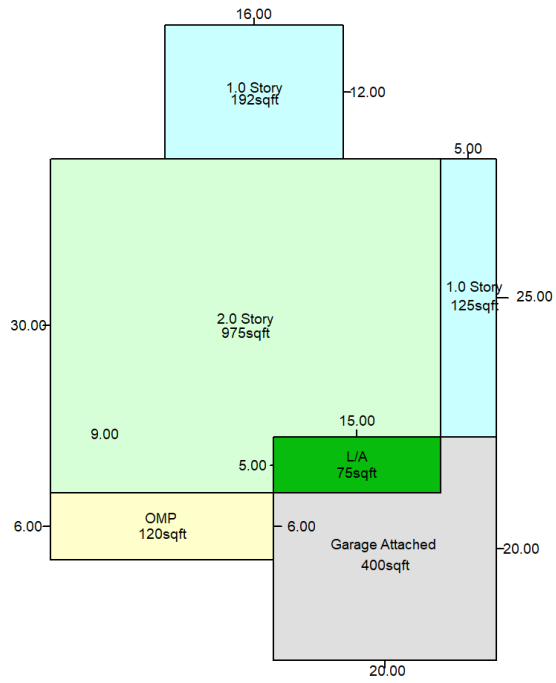

Bristol Township

Parcel Number: 0210128021 **Township:** Bristol Township

Address: 3385 SILVER CITY COURT
MONTGOMERY, IL 60538

Property Class: 0040 Residential
Neighborhood: 165 - Balmorea of Montgomery - 2300 - 2399 sqft
Subdivision: BALMOREA OF MONTGOMERY