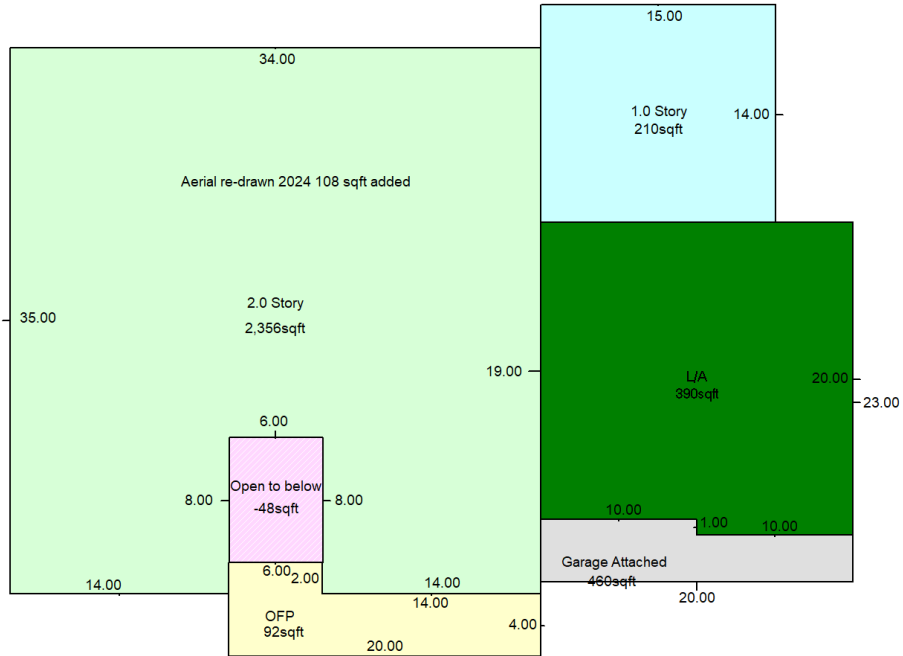

# Bristol Township

**Parcel Number:** 0220230019      **Township:** Bristol Township

Address: 482 HONEYSUCKLE LANE  
YORKVILLE, IL 60560

Property Class: 0040 Residential  
Neighborhood: 329 - Whispering Meadows - 2800 - 2899 sqft  
Subdivision: WHISPERING MEADOWS UNIT 2