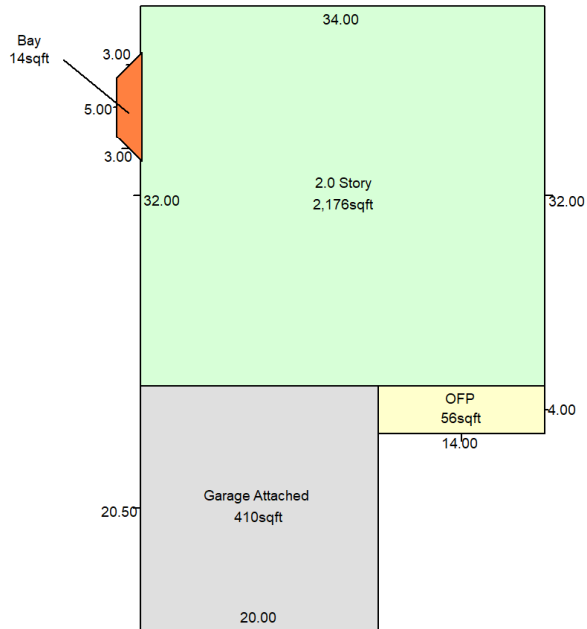

Bristol Township

Parcel Number: 0212102015 **Township:** Bristol Township

Address: 240 S CONCORD DR
OSWEGO, IL 60543

Property Class: 0040 Residential
Neighborhood: 145 - Blackberry Knoll - 2100 - 2199 sqft
Subdivision: BLACKBERRY KNOLL