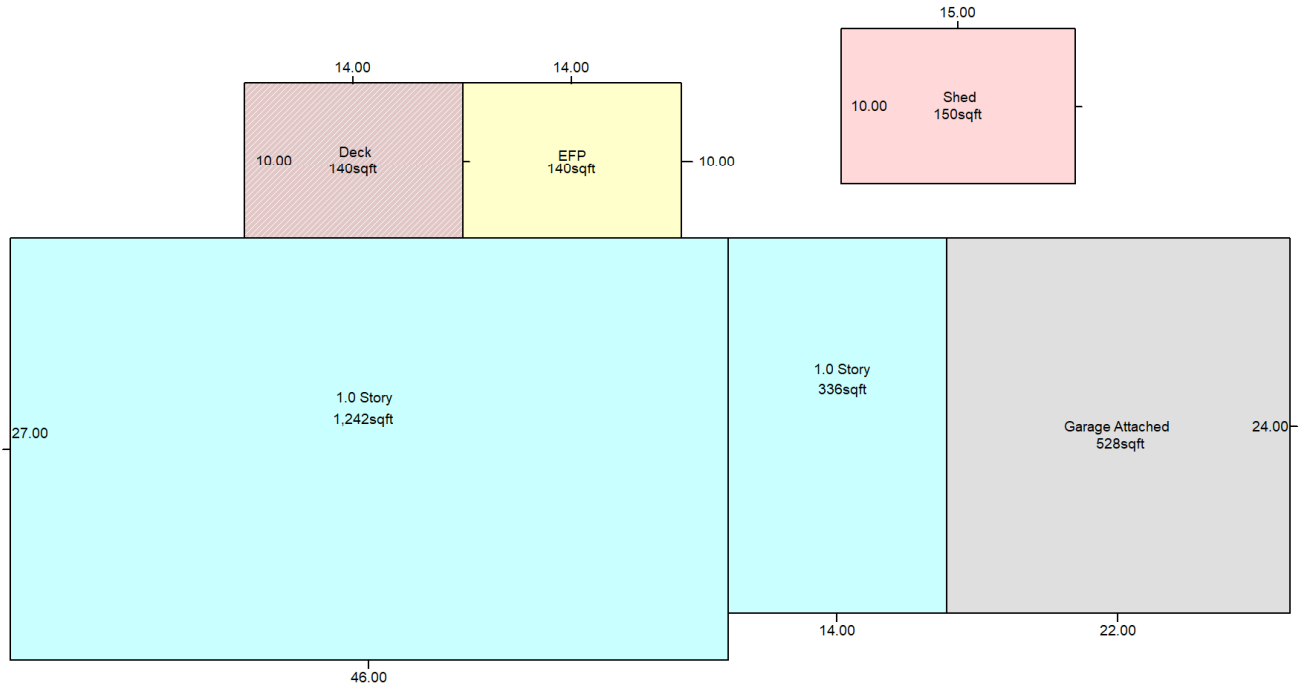

Bristol Township

Parcel Number: 0211127014 **Township:** Bristol Township

Address: 45 CYPRESS DRIVE SOUTH
BRISTOL, IL 60512

Property Class: 0040 Residential
Neighborhood: 668 - Willowbrook - 1.0 Story - 1500 - 1699 sqft
Subdivision: WILLOWBROOK UNIT 2 (amanded plat)