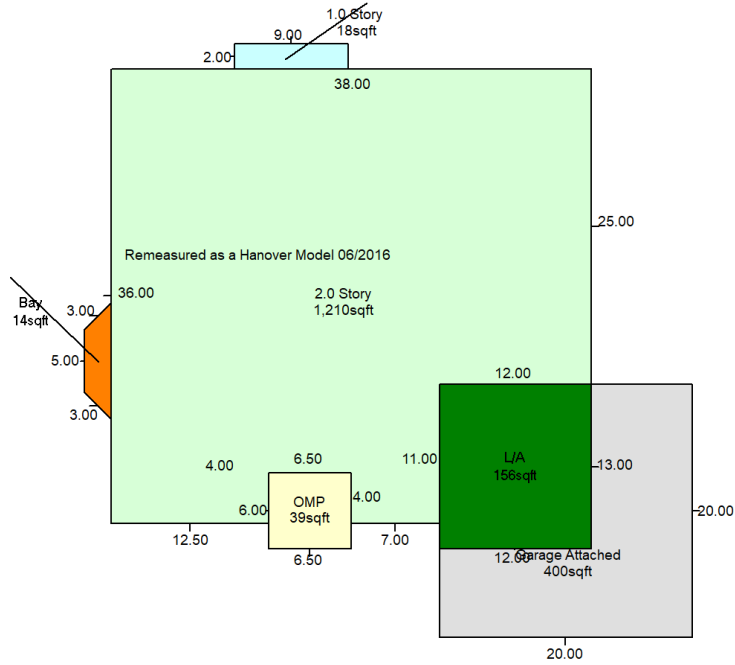

# Bristol Township

**Parcel Number:** 0203264011      **Township:** Bristol Township

**Address:** 2344 THUNDER GULCH ROAD  
MONTGOMERY, IL 60538

**Property Class:** 0040 Residential  
**Neighborhood:** 210 - Blackberry Crossing West Unit 4 - 2300 - 2899 sqft  
**Subdivision:** BLACKBERRY CROSSING WEST UNIT 4