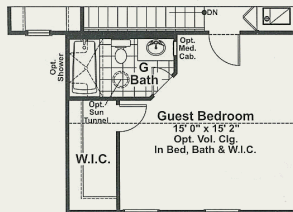

# Bristol Township

<b>Parcel Number:</b> 0204401009	<b>Township:</b> Bristol Township
----------------------------------	-----------------------------------

Address: 261 B BARRETT DRIVE  
YORKVILLE, IL 60560

## Red Sapphire

1,494 sq. ft.  
2 bedrooms plus loft, 1.5 baths

- Optional bedroom 3 in lieu of loft
- Optional guest suite with full bath in lieu of loft
- Second-floor laundry
- Two-car garage

Preliminary

### Floor Plan