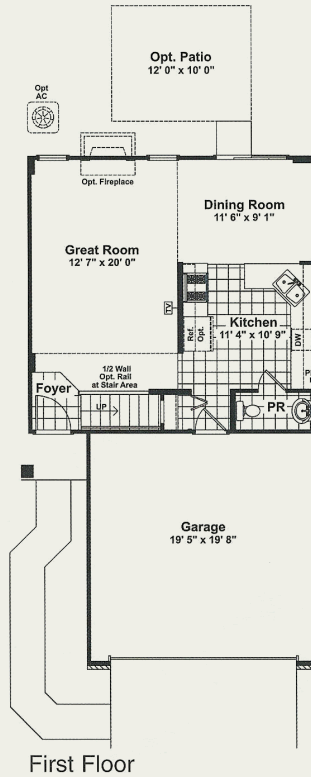

# Bristol Township

<b>Parcel Number:</b> 0204401009	<b>Township:</b> Bristol Township
----------------------------------	-----------------------------------

Address: 261 B BARRETT DRIVE  
YORKVILLE, IL 60560

## Red Sapphire

1,494 sq. ft.  
2 bedrooms plus loft, 1.5 baths

- Optional bedroom 3 in lieu of loft
- Optional guest suite with full bath in lieu of loft
- Second-floor laundry
- Two-car garage

Preliminary

### Floor Plan