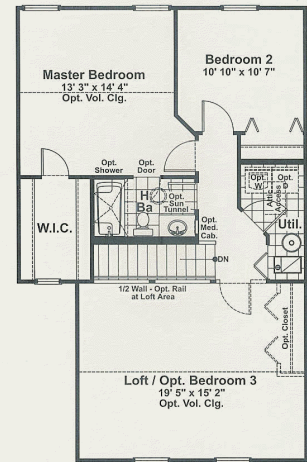

# Bristol Township

<b>Parcel Number:</b> 0204401009	<b>Township:</b> Bristol Township
----------------------------------	-----------------------------------

Address: 261 B BARRETT DRIVE  
YORKVILLE, IL 60560

## Red Sapphire

1,494 sq. ft.  
2 bedrooms plus loft, 1.5 baths

- Optional bedroom 3 in lieu of loft
- Optional guest suite with full bath in lieu of loft
- Second-floor laundry
- Two-car garage

Preliminary

### Floor Plan