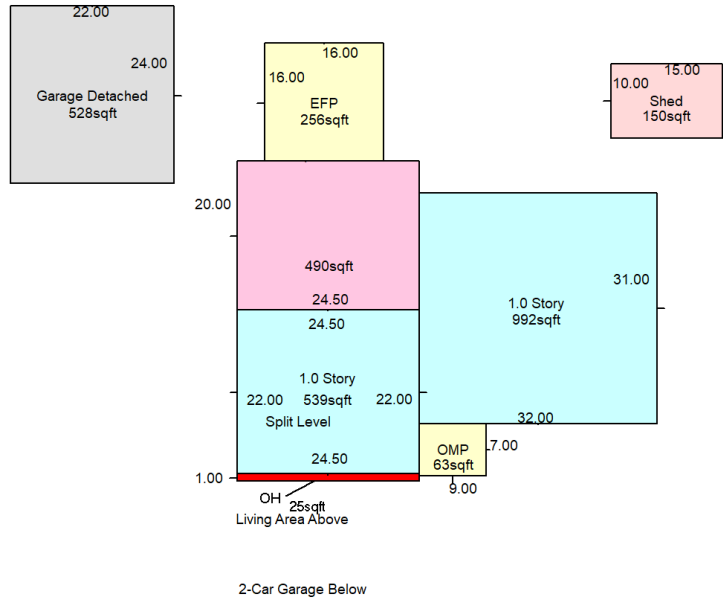

# Bristol Township

**Parcel Number:** 0228303008      **Township:** Bristol Township

**Address:** 1004 SUNSET STREET  
YORKVILLE, IL 60560

**Property Class:** 0040 Residential  
**Neighborhood:** 370 - Countryside - Split Level - 1100 - 1699 sqft  
**Subdivision:** COUNTRYSIDE SUB 6

Remeasured 7/16/2014 by Dawn

09-06 KW