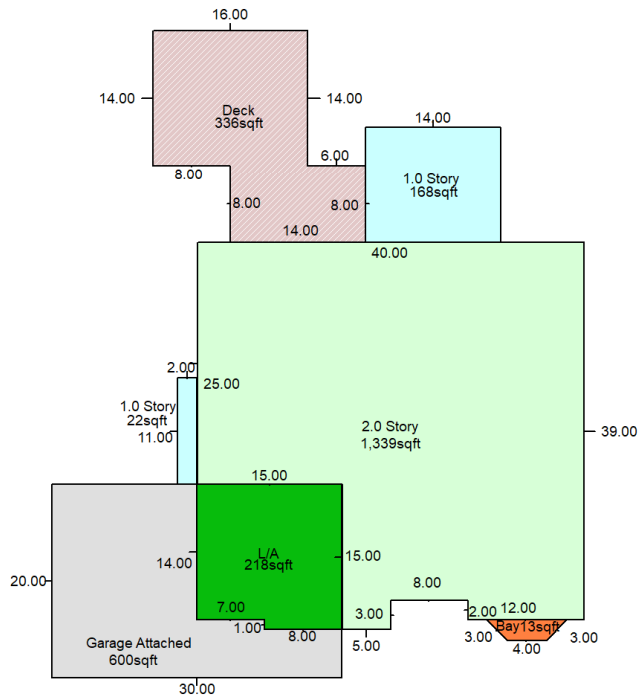

# Bristol Township

**Parcel Number:** 0217203008      **Township:** Bristol Township

Address: 3366 RYAN DRIVE  
YORKVILLE, IL 60560

Property Class: 0040 Residential  
Neighborhood: 181 - Caledonia - 2900 - 3599+ sqft  
Subdivision: CALEDONIA SUB PHASE 1

06-07 ab