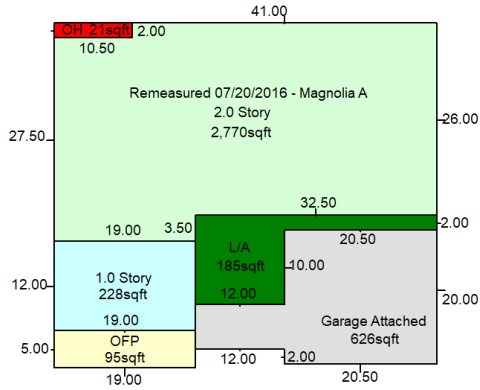

Bristol Township

Parcel Number: 0203499008	Township: Bristol Township
----------------------------------	-----------------------------------

Address: 3137 RILEY ROAD MONTGOMERY, IL 60538	Property Class: 0040 Residential Neighborhood: 212 - Blackberry Crossing West Unit 4 - 3200 - 3499 sqft Subdivision: BLACKBERRY CROSSING WEST UNIT 4
--	--