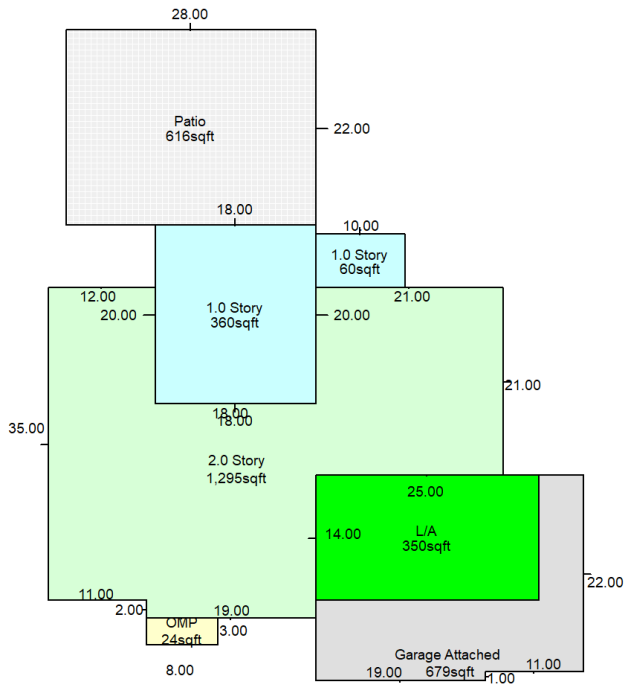

Bristol Township

Parcel Number: 0227301007 **Township:** Bristol Township

Address: 1064 HOMESTEAD DRIVE
YORKVILLE, IL 60560

Property Class: 0040 Residential
Neighborhood: 137 - Heartland - 2 Story - 3101 - 3400 sqft
Subdivision: HEARTLAND UNIT 2