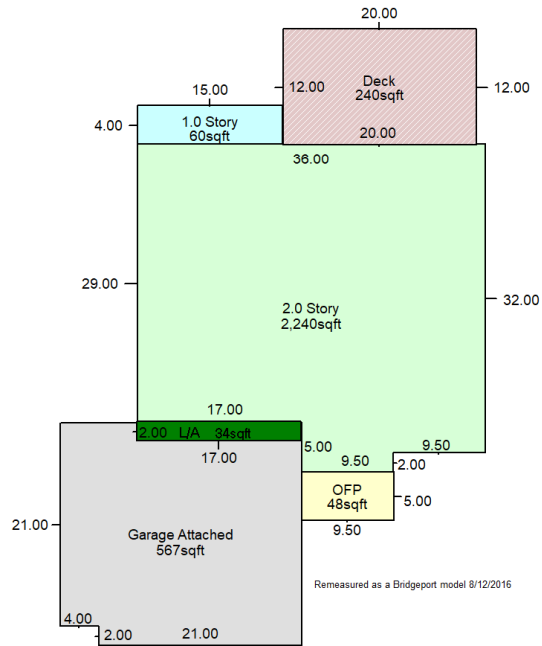

Bristol Township

Parcel Number: 0202305007 **Township:** Bristol Township

Address: 2446 SIR BARTON LANE
MONTGOMERY, IL 60538

Property Class: 0040 Residential
Neighborhood: 196 - Blackberry Crossing West Unit 2 - 2300 - 2599 sqft
Subdivision: BLACKBERRY CROSSING WEST UNIT 2

10-07 kw