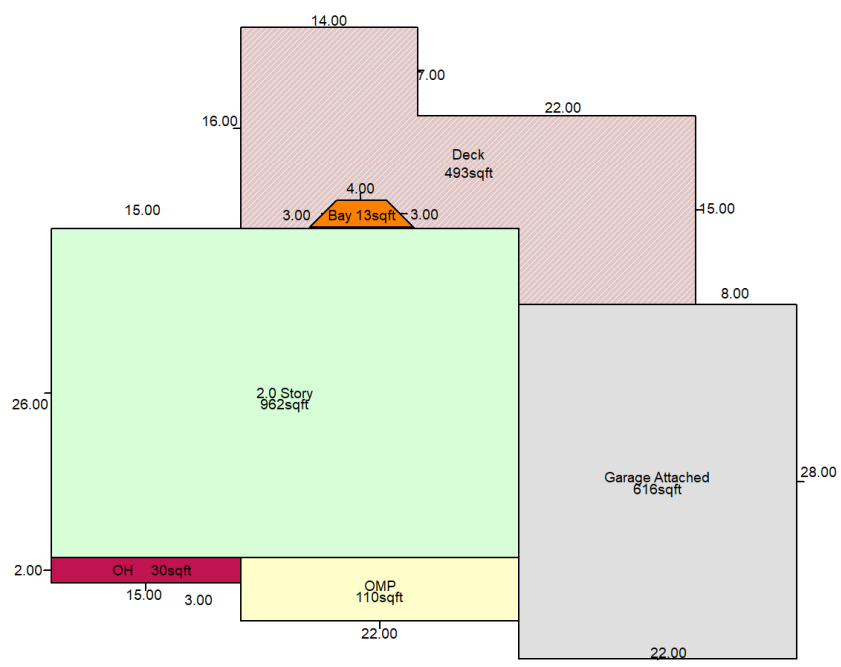

Bristol Township

Parcel Number: 0233206005 **Township:** Bristol Township

Address: 803 MAIN STREET EAST
YORKVILLE, IL 60560

Property Class: 0040 Residential
Neighborhood: 221- WOODWORTH ESTATES SQ. 2100-2499
Subdivision: WOODWORTH ESTATES PHASE 2