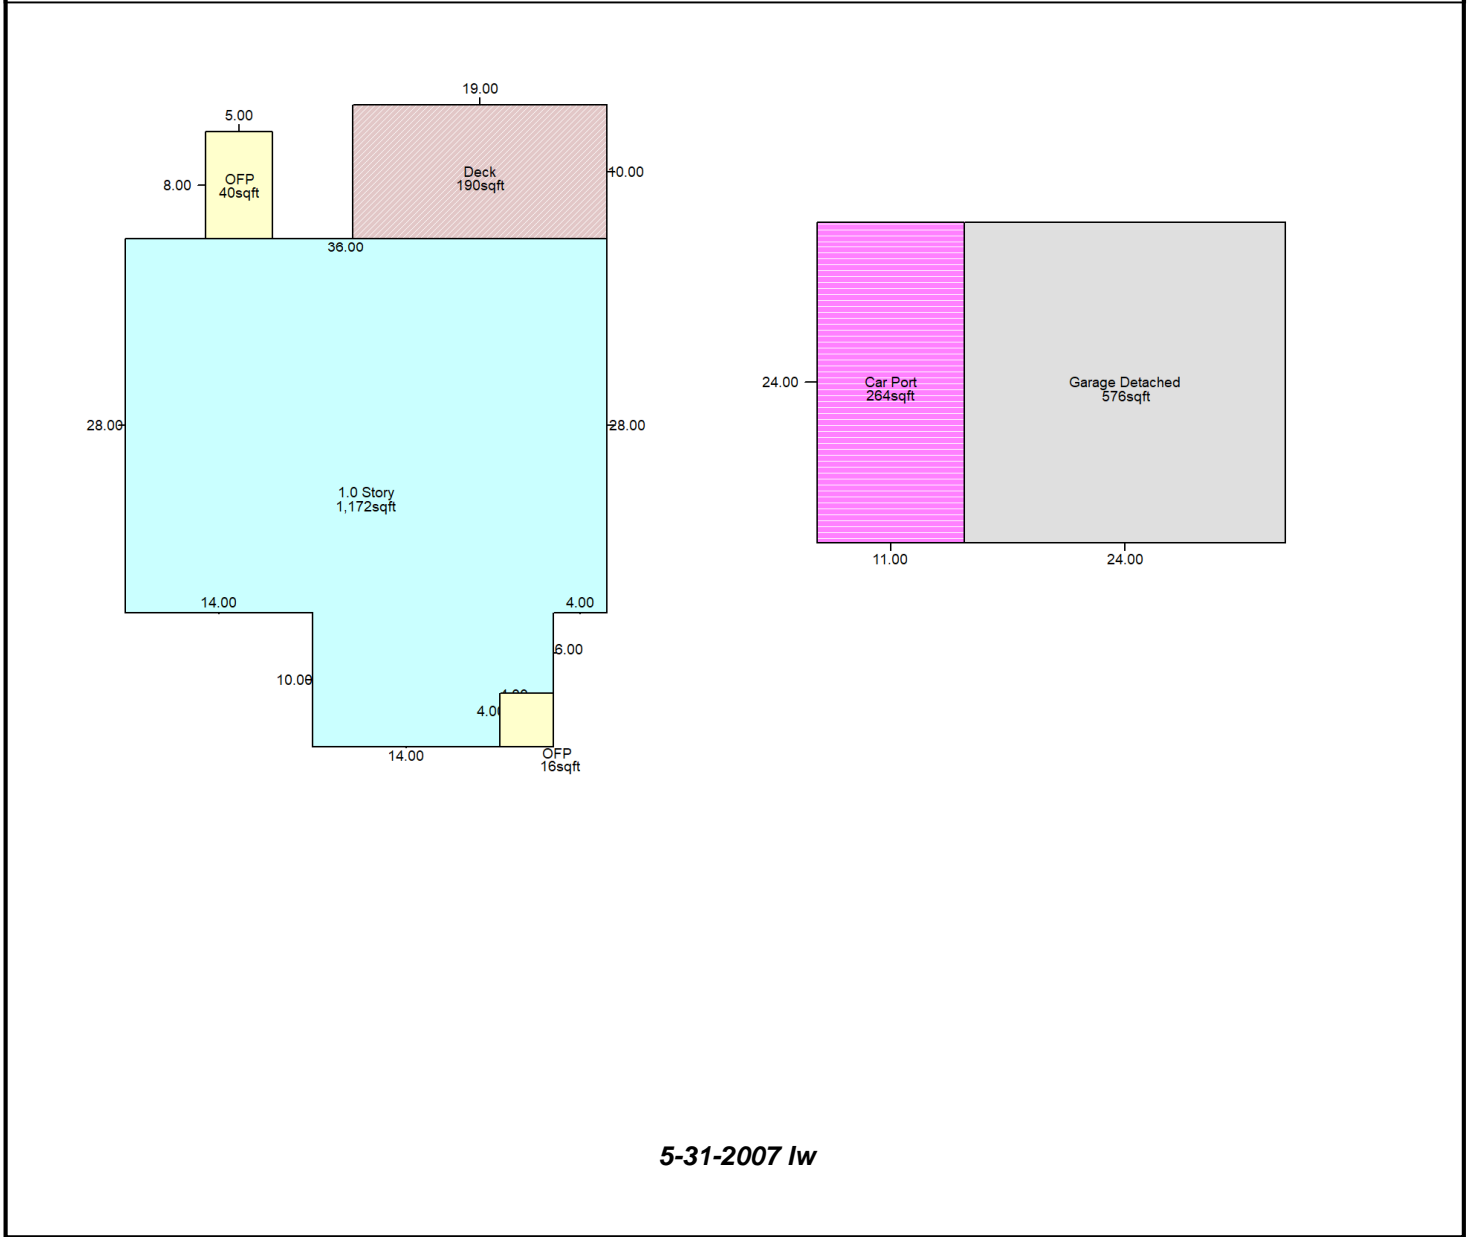

# Bristol Township

**Parcel Number:** 0214478005      **Township:** Bristol Township

**Address:** 7150 ROUTE 34  
OSWEGO, IL 60543

**Property Class:** 0040 Residential  
**Neighborhood:** 301 - Lynwood - 1.0 Story - 1000 - 1299 sqft  
**Subdivision:** LYNWOOD SUB EXTN 2