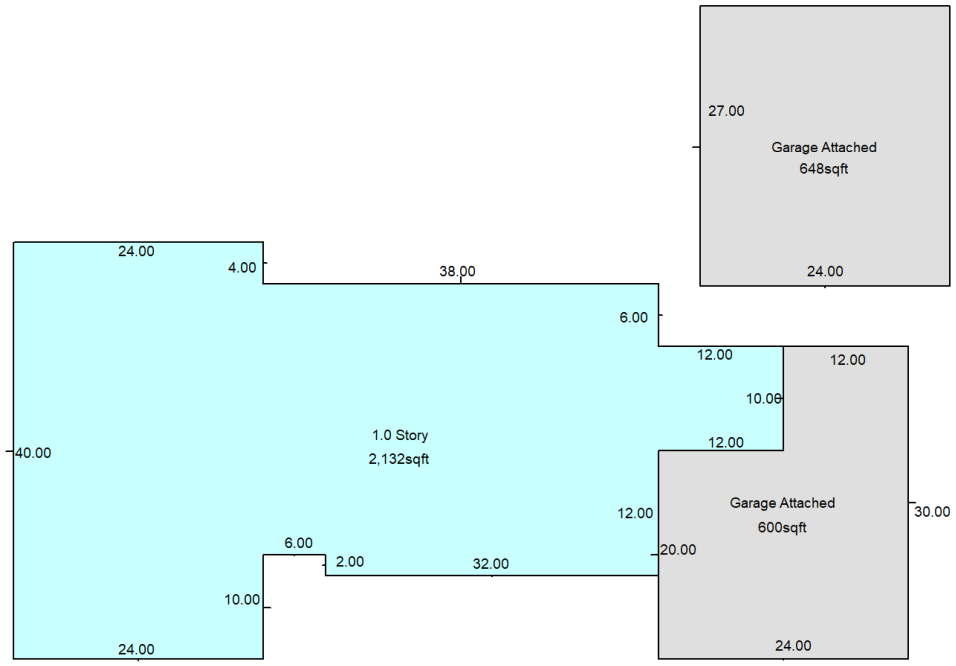

Bristol Township

Parcel Number: 0228453004 **Township:** Bristol Township

Address: 608 VICTORIA AVENUE
YORKVILLE, IL 60560

Property Class: 0040 Residential
Neighborhood: 481 - Wackerlin - 1.0 Story - 2100 - 2299 sqft
Subdivision: WACKERLIN SUB