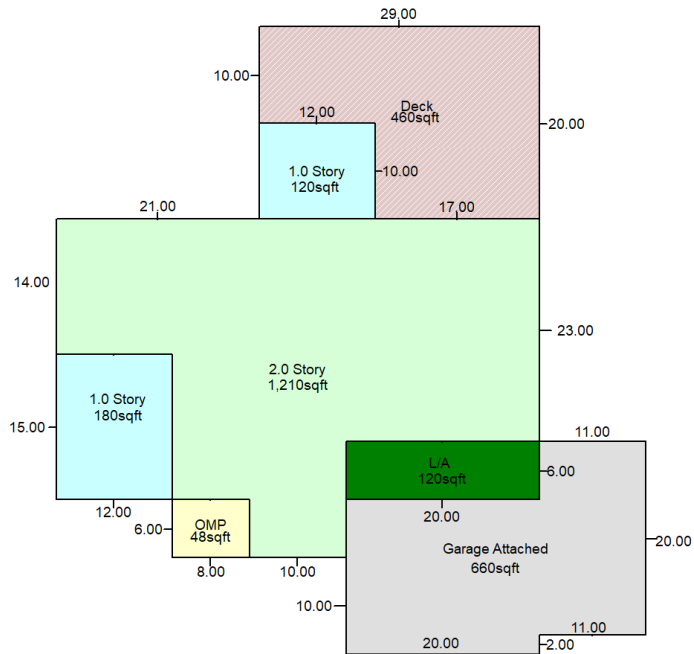

Bristol Township

Parcel Number: 0212412004 **Township:** Bristol Township

Address: 508 WHITE OWL LANE
OSWEGO, IL 60543

Property Class: 0040 Residential
Neighborhood: 289 - Fox Chase Estates - 2800 - 2999 sqft
Subdivision: FOX CHASE ESTATES UNIT 1

08-09-2006 LW