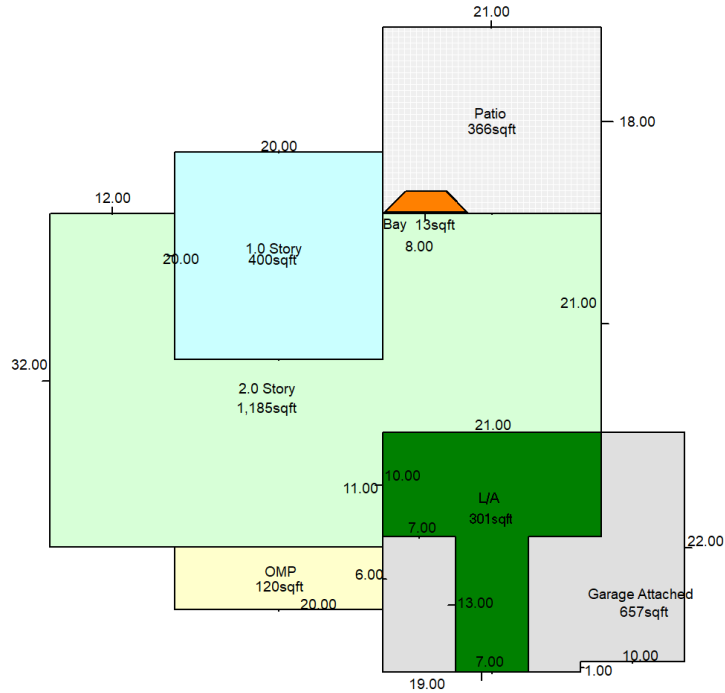

# Bristol Township

**Parcel Number:** 0228427003      **Township:** Bristol Township

Address: 1235 MISTWOOD COURT  
YORKVILLE, IL 60560

Property Class: 0040 Residential  
Neighborhood: 136 - Heartland - 2 Story - 2801 - 3100 sqft  
Subdivision: HEARTLAND UNIT 1