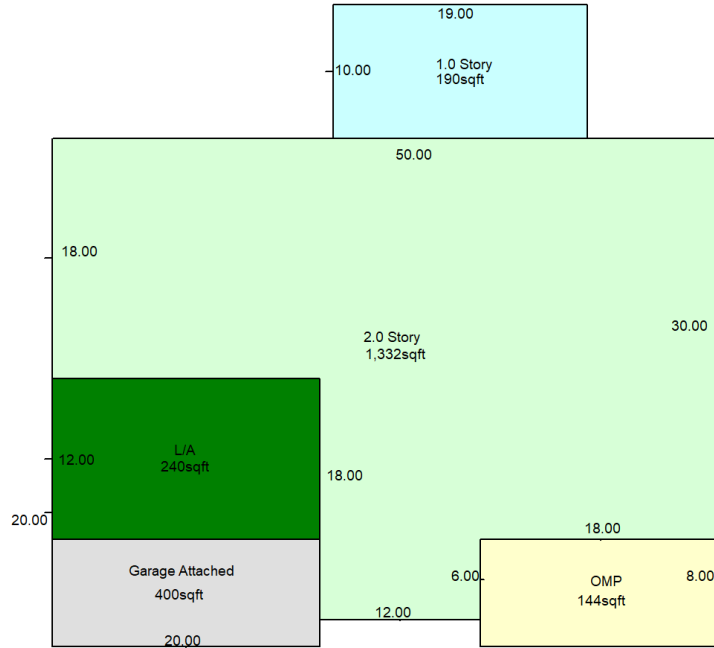

# Bristol Township

**Parcel Number:** 0223129003      **Township:** Bristol Township

Address: 2674 BURR STREET  
YORKVILLE, IL 60560

Property Class: 0040 Residential  
Neighborhood: 082-Grande Reserve 2 sty 3000-3500 SF  
Subdivision: GRANDE RESERVE UNIT 1