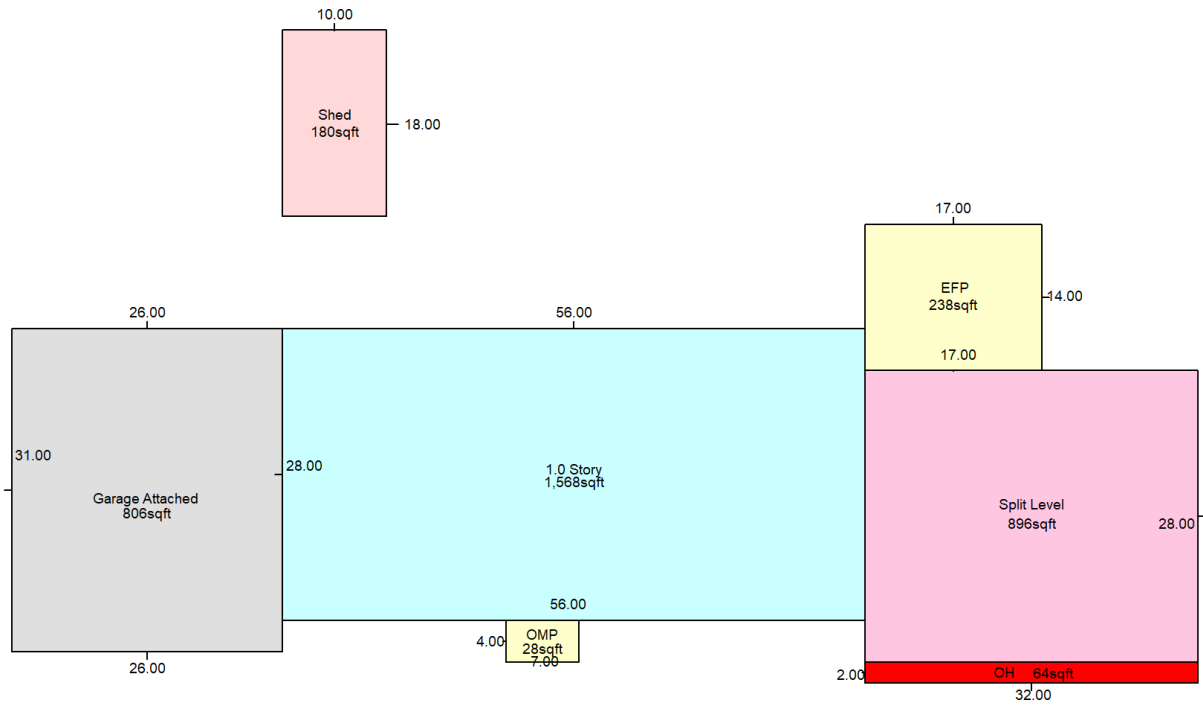

Bristol Township

Parcel Number: 0211152003 **Township:** Bristol Township

Address: 33 WILLOW LANE
BRISTOL, IL 60512

Property Class: 0040 Residential
Neighborhood: 683 - Willowbrook - Split Level - 2400 - 2799 sqft
Subdivision: WILLOWBROOK UNIT 1