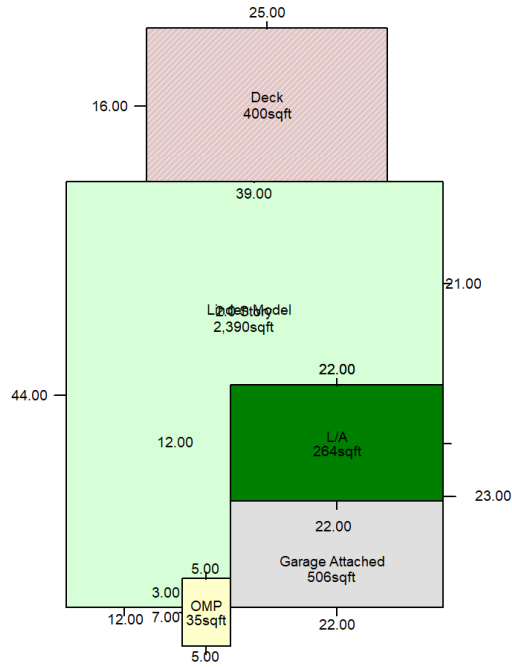

Bristol Township

Parcel Number: 0204408003	Township: Bristol Township
----------------------------------	-----------------------------------

Address: 4542 GARDINER AVE
YORKVILLE, IL 60560

Property Class: 0040 Residential
Neighborhood: 175 - Bristol Bay - 2500 - 2999 sqft
Subdivision: BRISTOL BAY UNIT 5 SFD

10-09 kw