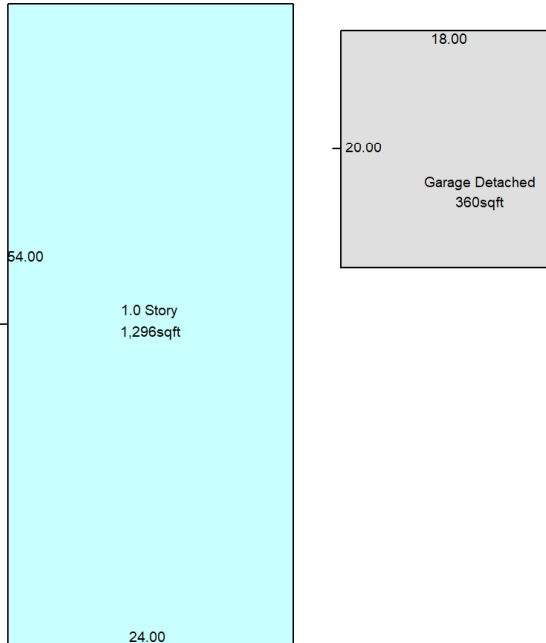

# Bristol Township

<b>Parcel Number:</b> 0228360002	<b>Township:</b> Bristol Township
----------------------------------	-----------------------------------

Address: 104 SPRING STREET EAST YORKVILLE, IL 60560	Property Class: 0040 Residential Neighborhood: 622 - Bristol (Original Town) - 1.0 Story - 1100 - 1299 Subdivision: BRISTOL (ORIGINAL TOWN)
--	---