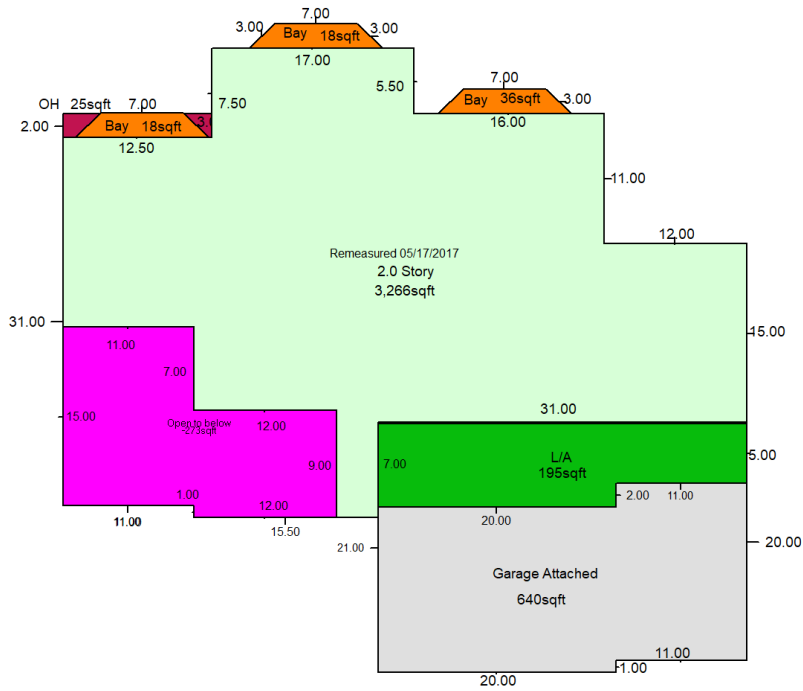

# Bristol Township

<b>Parcel Number:</b> 0213230002	<b>Township:</b> Bristol Township
----------------------------------	-----------------------------------

Address: 253 WILLOWWOOD DRIVE OSWEGO, IL 60543	Property Class: 0040 Residential Neighborhood: 253 - GATES CREEK SF 3100-3299 Subdivision: GATES CREEK SUB PHASE 3
---	--