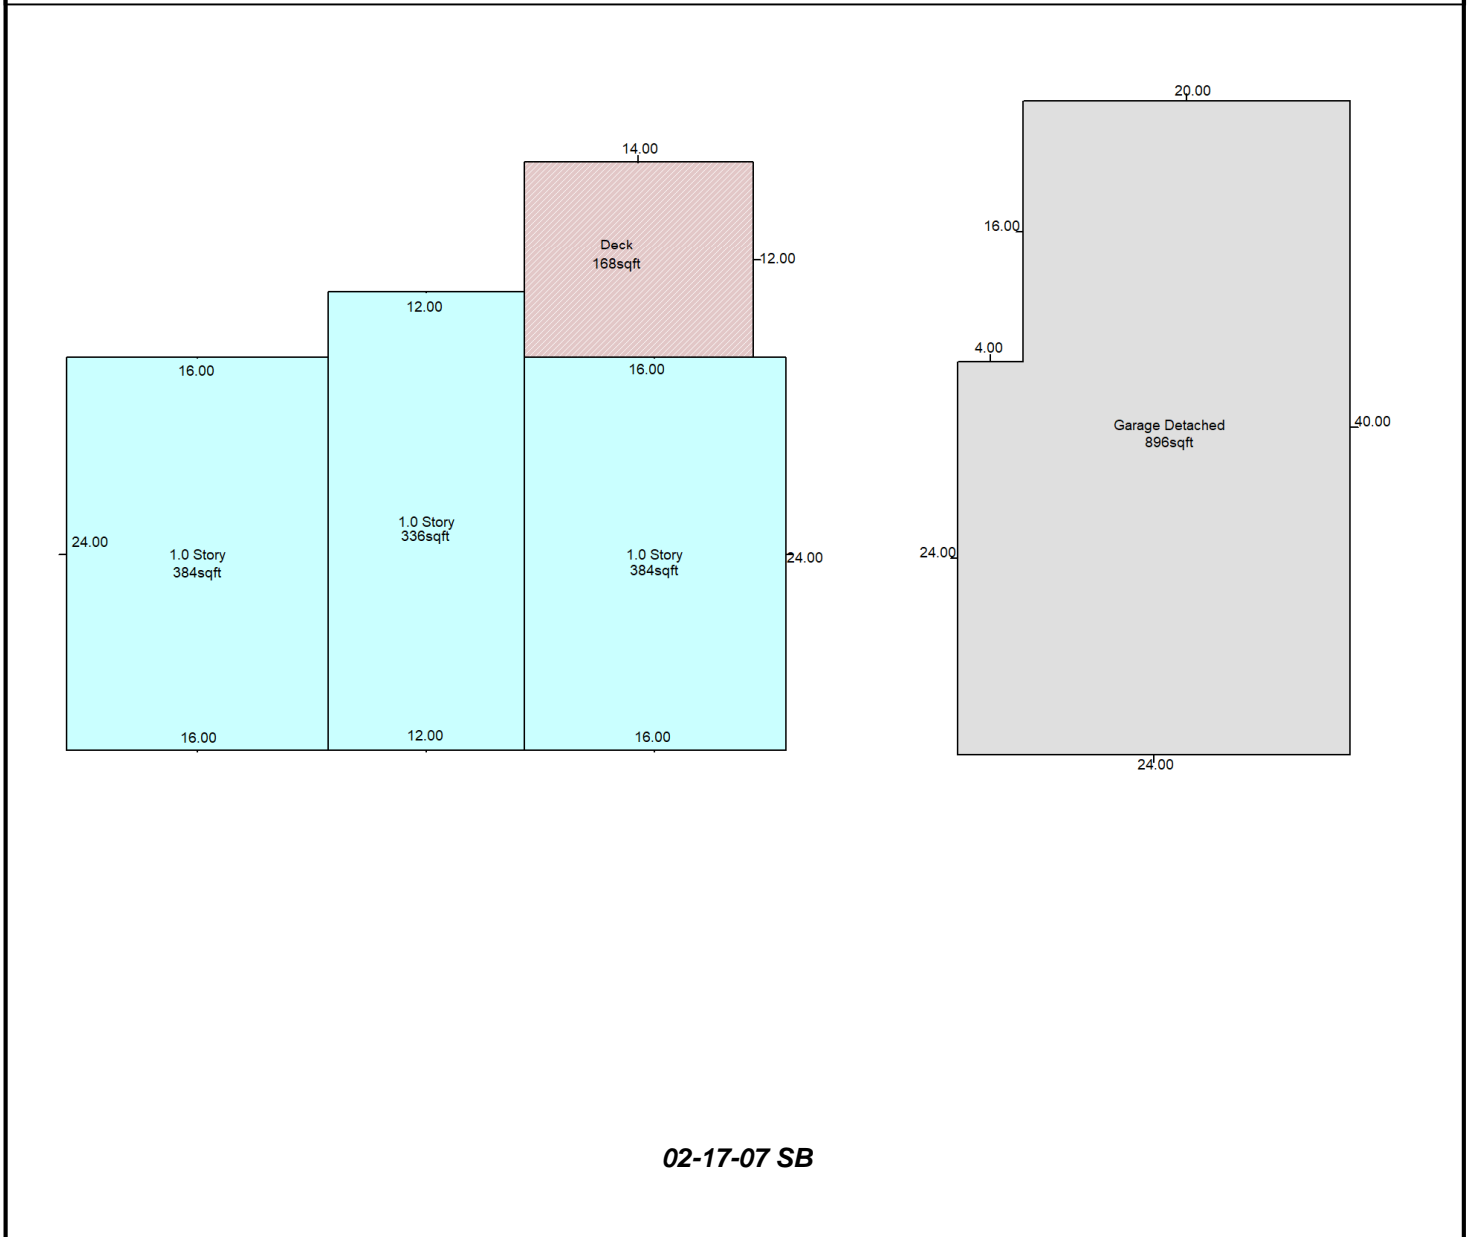

# Bristol Township

**Parcel Number:** 0215178001      **Township:** Bristol Township

Address: 56 BRISTOL RIDGE ROAD  
BRISTOL, IL 60512

Property Class: 0040 Residential  
Neighborhood: RR ZONE 4  
Subdivision: MISC BRISTOL DOWNTOWN

02-17-07 SB