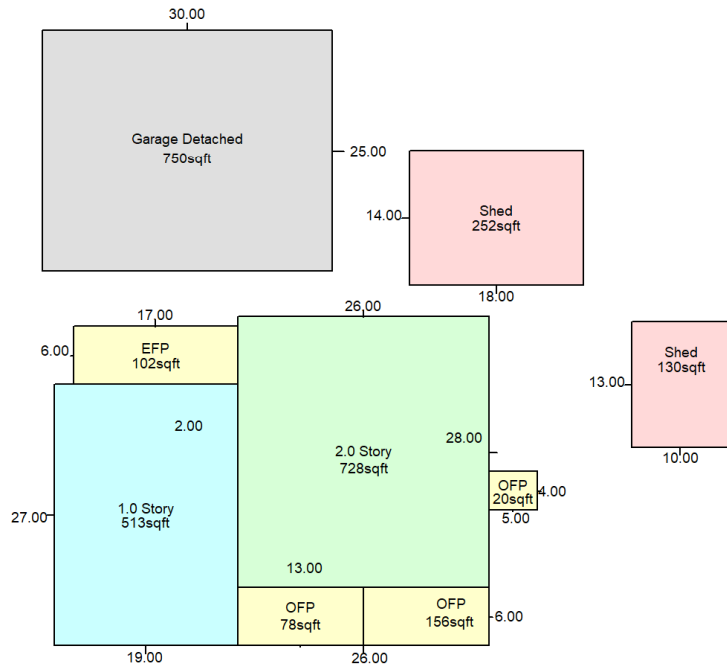

Bristol Township

Parcel Number: 0215159001 **Township:** Bristol Township

Address: 8 BRISTOL RIDGE ROAD
BRISTOL, IL 60512

Property Class: 0040 Residential
Neighborhood: 315 - Huntsville - 2.0 Story - 1900 - 1999 sqft
Subdivision: HUNTSVILLE (ORIGINAL TOWN)