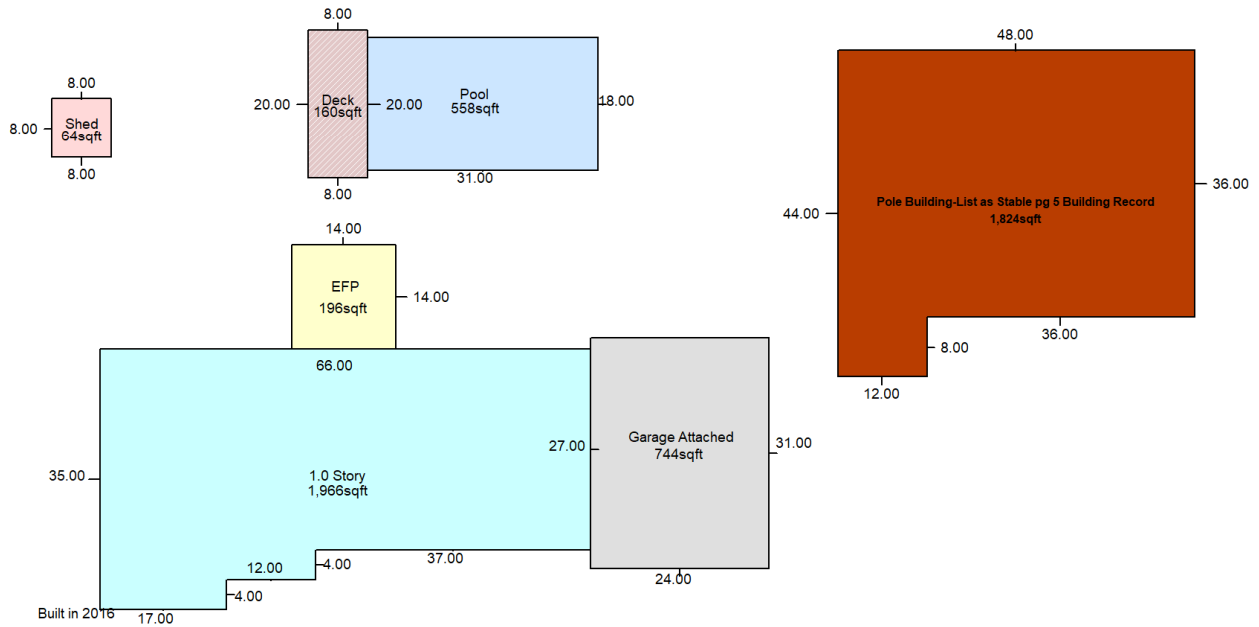

Bristol Township

Parcel Number: 0213354001 **Township:** Bristol Township

Address: 163 RIVERWOOD DRIVE
OSWEGO, IL 60543

Property Class: 0040 Residential
Neighborhood: 742 - River Wood Farms - 1.0 Story - 1400 - 1999 sqft
Subdivision: RIVER WOOD FARMS UNIT 1