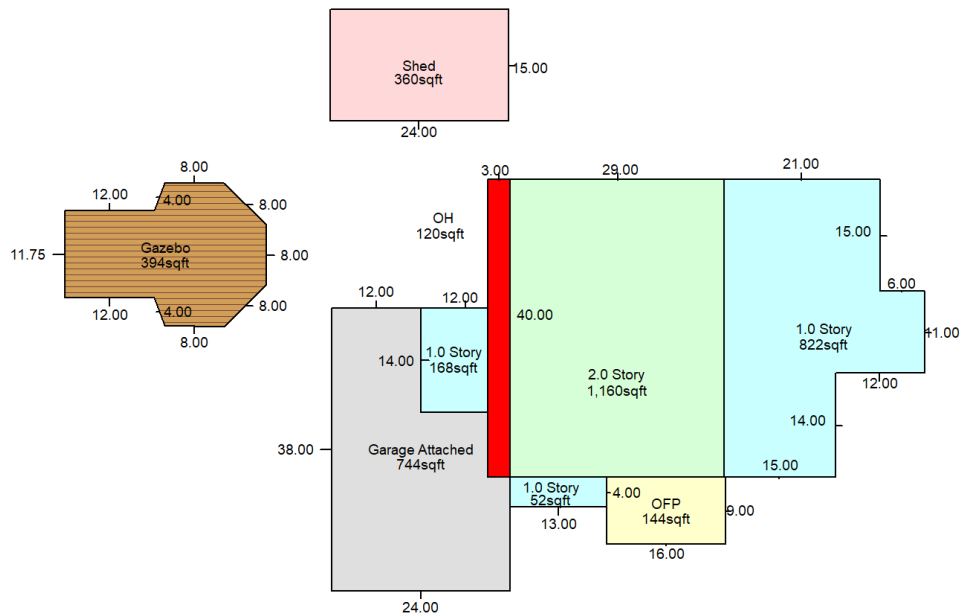

Bristol Township

Parcel Number: 0213353001	Township: Bristol Township
----------------------------------	-----------------------------------

Address: 9 RIVERWOOD LANE OSWEGO, IL 60543	Property Class: 0040 Residential Neighborhood: 747 - River Wood Farms - 2.0 Story - 3000 - 3699 sqft Subdivision: RIVER WOOD FARMS UNIT 1
---	---