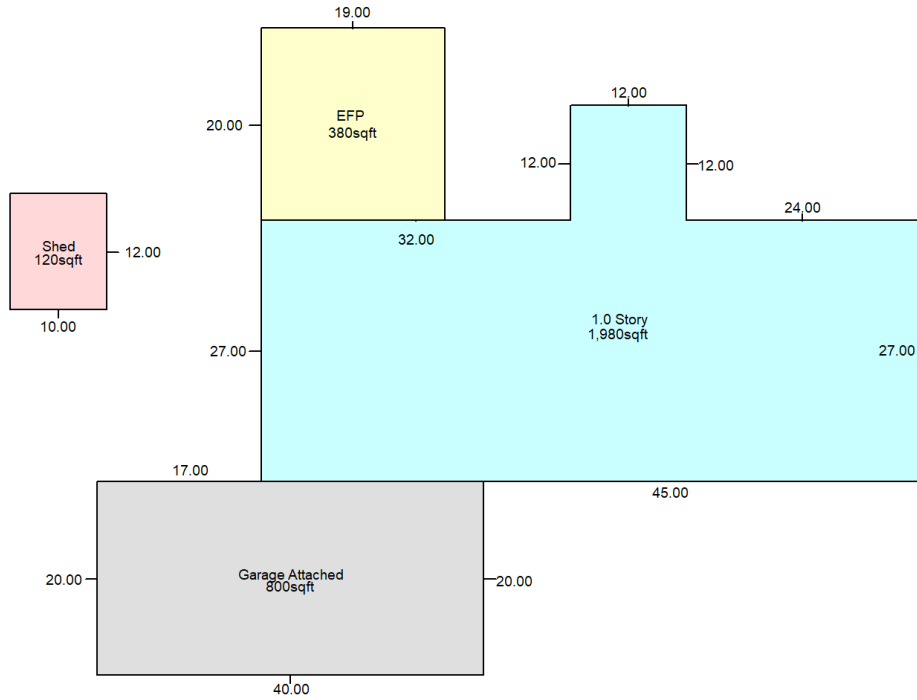

# Bristol Township

**Parcel Number:** 0211105001      **Township:** Bristol Township

Address: 80 WILLOW LANE  
BRISTOL, IL 60512

Property Class: 0040 Residential  
Neighborhood: 670 - Willowbrook - 1.0 Story - 1900 - 2099 sqft  
Subdivision: WILLOWBROOK UNIT 2 (amanded plat)